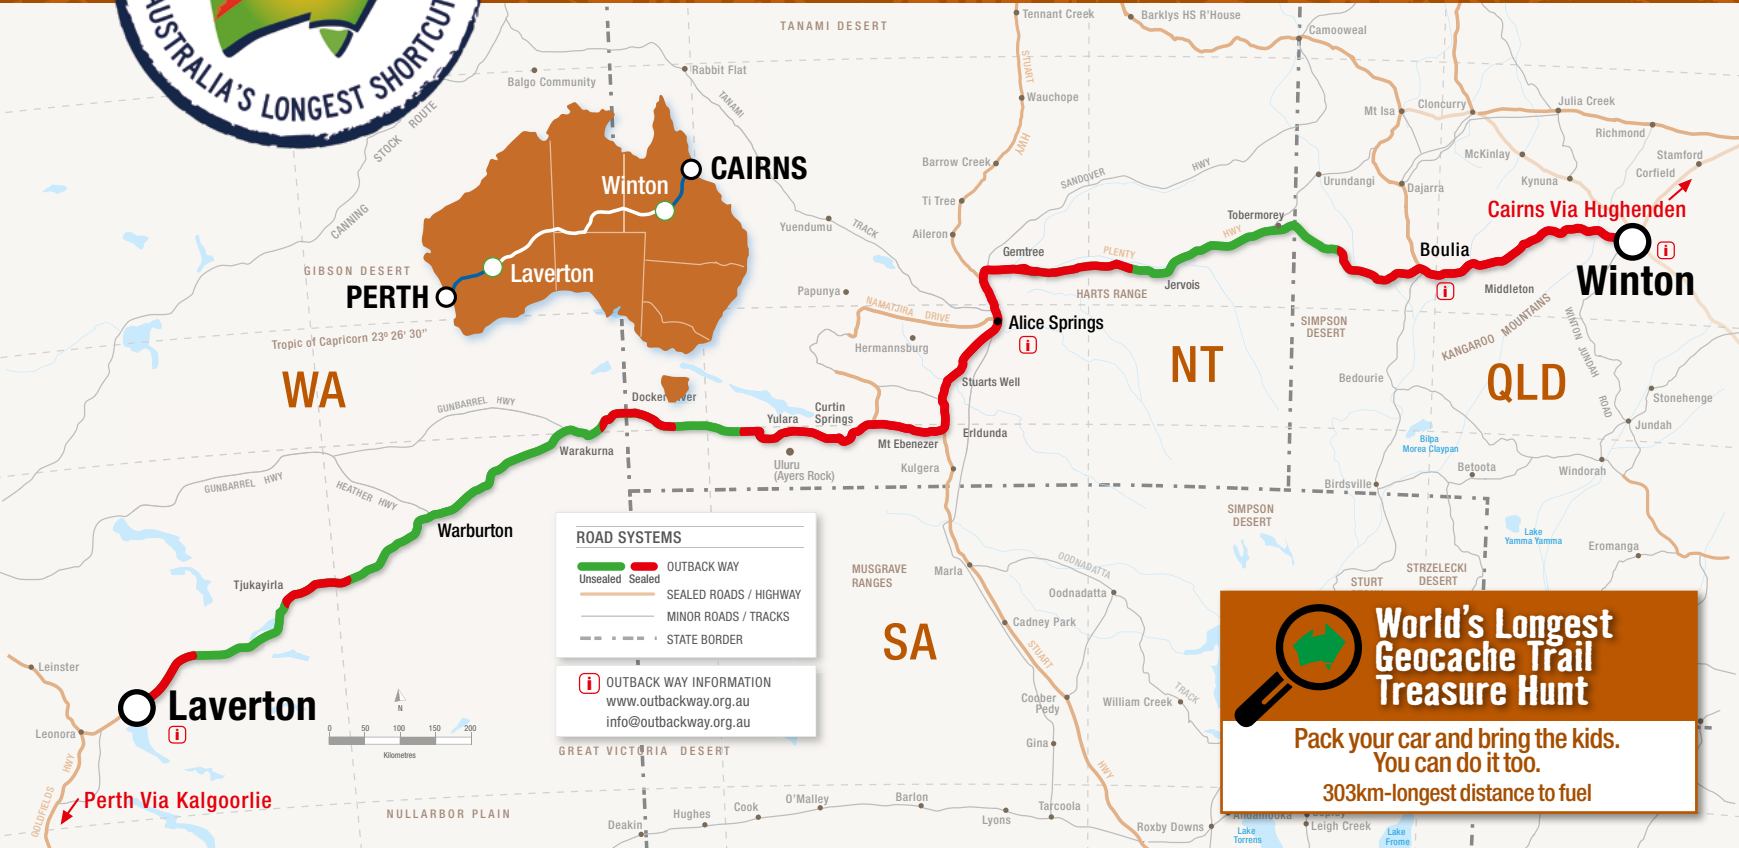

THE GREAT AUSTRALIAN ROAD TRIP FROM LAVERTON TO WINTON

FOR DETAILED INFORMATION VISIT WWW.OUTBACKWAY.ORG.AU

ROAD SYSTEMS

- — OUTBACK WAY
- Sealed
- Unsealed
- SEALED ROADS / HIGHWAY
- MINOR ROADS / TRACKS
- - - STATE BORDER

i OUTBACK WAY INFORMATION
www.outbackway.org.au
info@outbackway.org.au

**World's Longest
Geocache Trail
Treasure Hunt**

Pack your car and bring the kids.
You can do it too.

303km-longest distance to fuel